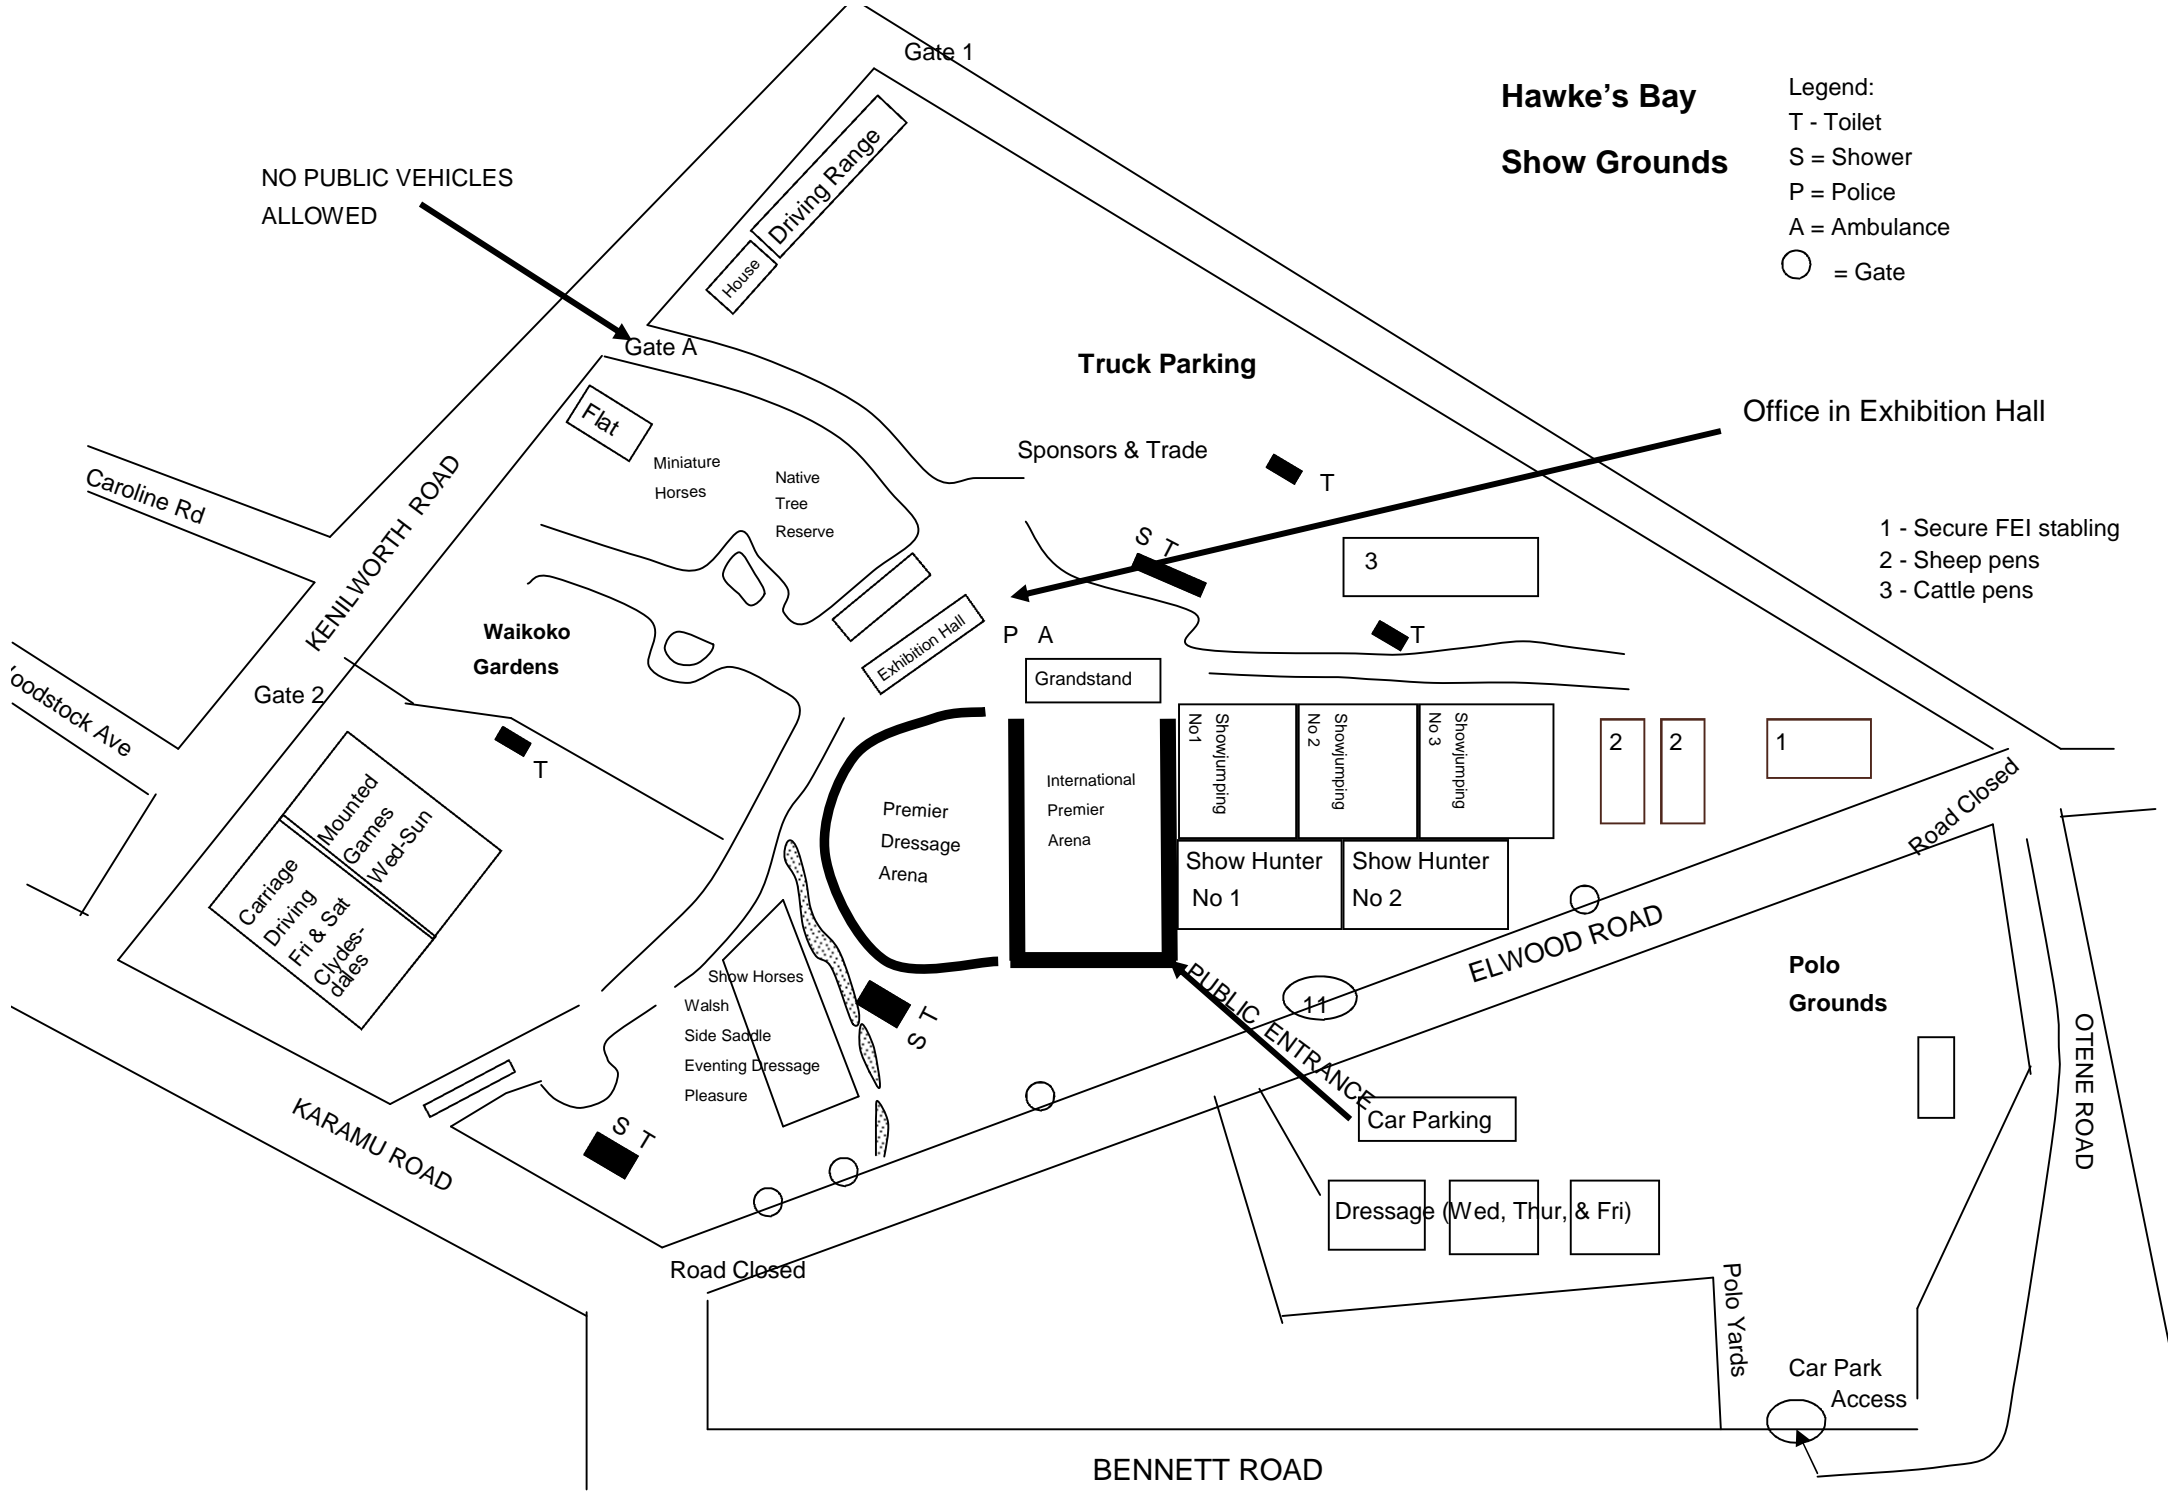

Hawke's Bay Show Grounds

- Legend:
 T - Toilet
 S = Shower
 P = Police
 A = Ambulance
 ○ = Gate

NO PUBLIC VEHICLES ALLOWED

- 1 - Secure FEI stabling
- 2 - Sheep pens
- 3 - Cattle pens

BENNETT ROAD

OTENE ROAD

ELWOOD ROAD

KARAMU ROAD

KENILWORTH ROAD

CAROLINE RD

WOODSTOCK AVE